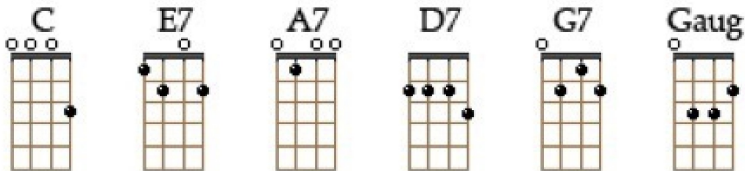

Five Foot Two Eyes Of Blue

Intro :

C E7 A7 D7 G7 Gaug

C E7

Five foot two, eyes of blue

A7

But oh! what those five foot could do,

D7 G7 C

Has anybody seen my girl?

C E7

Turned up nose, turned down hose

A7

Never had no other beaus.

D7 G7 C

Has anybody seen my girl?

Bridge :

E7

A7

Now if you run into a five foot two, covered in fur,

D7

Diamond rings and all those things,

G7 D7 G7

Betcha' life it isn't her,

Gaug

But...

C E7

Could she love, could she woo?

A7

Could she, could she, could she coo?

D7 G7 C

Has anybody seen my girl?